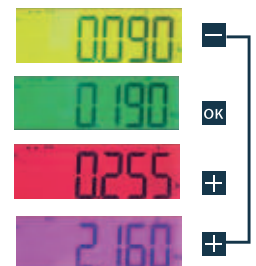

GI400-i LCD WEIGHT TARE

Weight tare indicator with a memory to up to 6 plus (memory of tare) introduced manually. Tickets can be printed in up to 8 different formats and multiple languages.

Description	Code #
Indicator WEIGHT-TARE GI400 LCD ABS IP54	410015
Indicator WEIGHT-TARE GI400 LCD ABS IP54 12V	410016
Indicator WEIGHT-TARE GI400 LCD ABS IP65	410017
Indicator WEIGHT-TARE GI400i LCD INOX IP54	410018
Indicator WEIGHT-TARE GI400i LCD INOX IP54 12V	410019
Indicator WEIGHT-TARE GI400i LCD INOX IP65	410020
Indicator WEIGHT-TARE GI400i LCD INOX IP68	410021

GI410-i LCD DIGITAL INDICATOR

Weight tare indicator with a memory to up to 400 item 1, 400 item 2 and 10 prefixed tares GI410 indicators allow to generate multiple report lists choosing item 1 and/or item 2 and/or date.

The introduction of the details of the product can include code, description, tare, EAN code and the characterization of the product is according to its operating platform

Set a target and top/bottom margin parameters

With visual value alarm

Description	Code #
Digital indicator GI410 LCD ABS IP54	410022
Digital indicator GI410 LCD ABS IP54 12V	410023
Digital indicator GI410 LCD ABS IP65	410024
Digital indicator GI410 LCD INOX IP54	410025
Digital indicator GI410 LCD INOX IP54 12V	410026
Digital indicator GI410 LCD INOX IP65	410027
Digital indicator GI410 LCD INOX IP68	410028